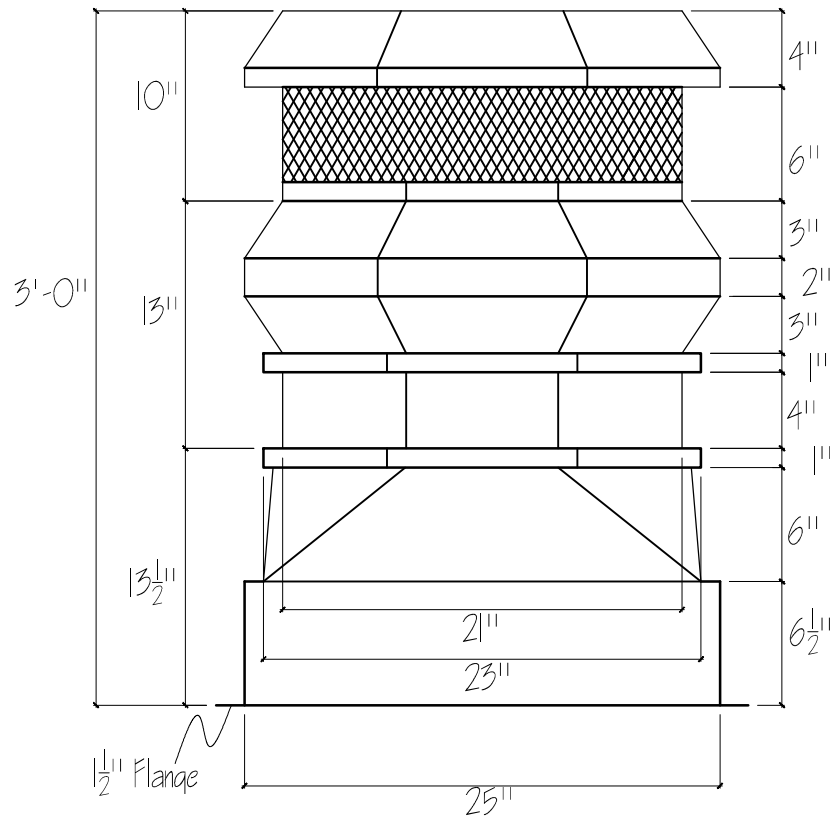

Plan/ Top View

SIGNATURE:

DATE:

OLD WORLD DISTRIBUTORS, INC.

Available Materials:

- 16 oz. Copper
- 16 oz Lead Coated Copper

Notes:

22 ga Expanded Metal Mesh
 Available in Vented or Unvented
 Vented option comes with stainless steel
 interior sleeve

Part No.: Baltic Chimney Pot 3' x 25" x 25"